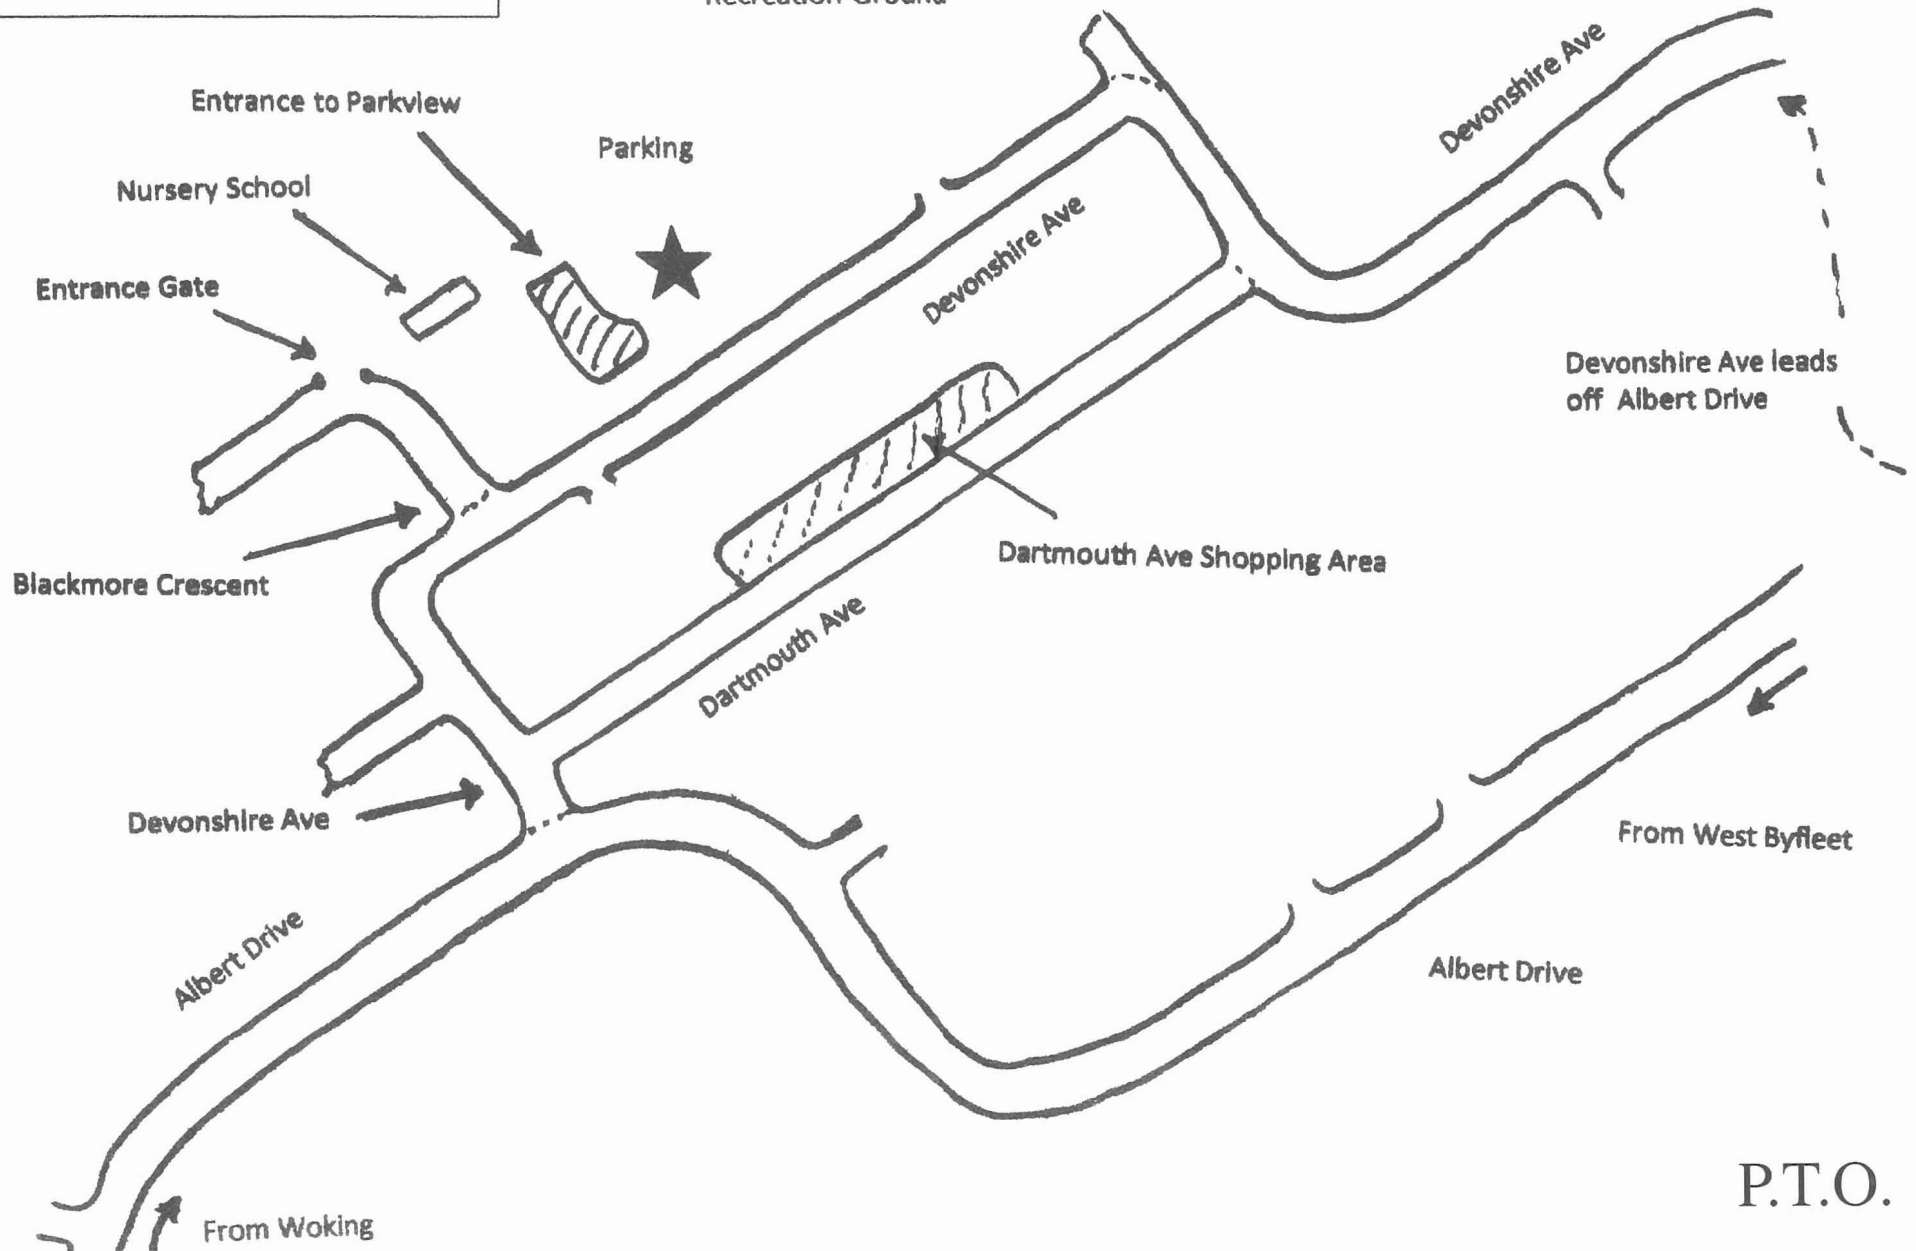

Parkview Community Centre
Blackmore Crescent, SHEERWATER
(off Devonshire Ave) GU21 5NZ
☎ 01483 743974

Recreation Ground

P.T.O.

Parkview Centre entrance from Car Park